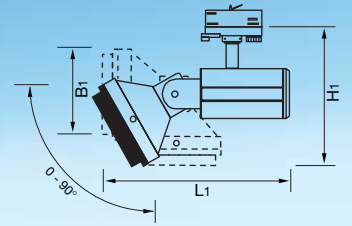

Spotlight BOUTIQUE HIT (CDM-T/HCI-T)

Luminaire housing: Made of white or silver (RAL 9006) powder coated aluminium, horizontal swivel facility. Reflector made of specular anodised super-purity aluminium, vertical swivel facility. Beam angle, spot (20°), flood (36°).

Spotlight with appr. 90° rotation facility.

Specification:

- BOUTIQUE ... SU, with 3-circuit track adapter
- BOUTIQUE ... D, with wall or ceiling fitting

Electrical equipment:

- Ballast 230 V/50 Hz
- Starter
- Capacitor

Reflector:

Made of specular anodised super-purity aluminium.

Lamps:

For metal halide lamps HIT, lampholder G 12. Lamps are not included with the luminaire.

Installation:

Ceiling mounting with ceiling fitting (BOUTIQUE HIT/. D).

Lighting track mounting with 3-circuit universal adapter (BOUTIQUE HIT/. SU).

For lighting track and accessories, see from page 516 to 519.

OSRAM
HCI-T

Philips
CDM-T

Voltage	230V/50Hz
Protection class	IP 20
accord. to VDE 0711/0875